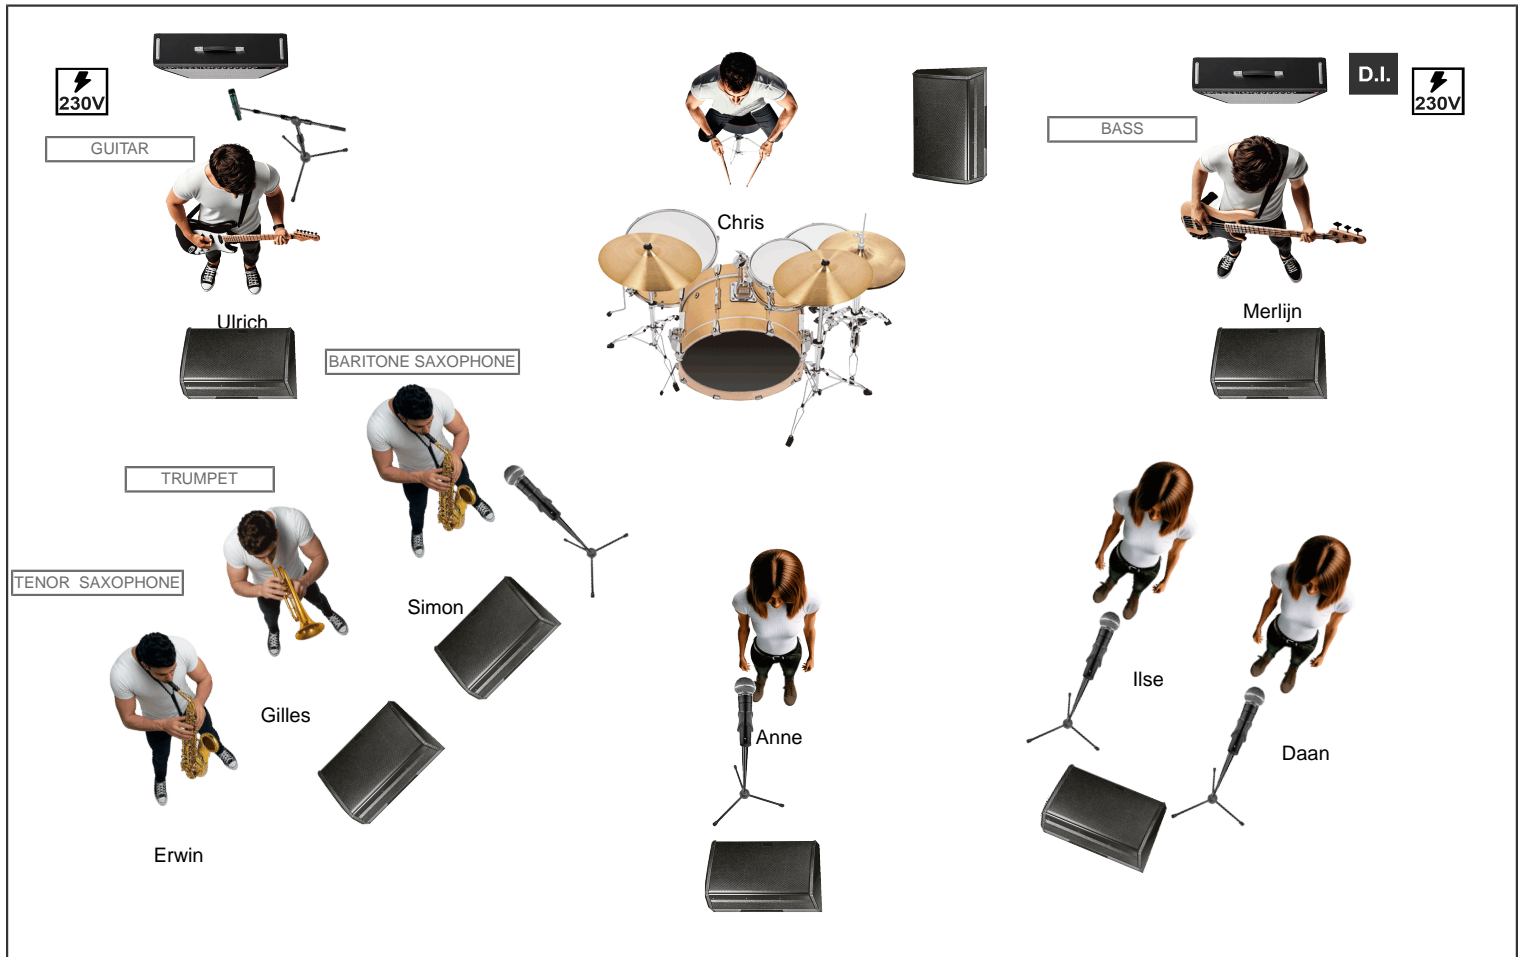

The Originators 2026 Spring tour stage plan

VOCALS

- Anne uses her own Shure wireless microphone
- Ilse, Daan use their own microphone
- Simon has his own presentation microphone

HORNS

- Trumpet has a clip on Shure Beta 98, XLR with phantom power required
- Tenor saxophone uses a DPA microphone with a sSennheiser wireless system, XLR output
- Baritone saxophone uses a DPA microphone with a Sennheiser wireless system, XLR output

MISC

- Drummer is right handed

If possible, the bass and guitar player will be on a riser. The band will provide two 1m x 1m risers for this purpose

We are a large band and we realize that sometimes not all we ask for is necessary or/and not all can be arranged. We understand this and together we will make things work :-)